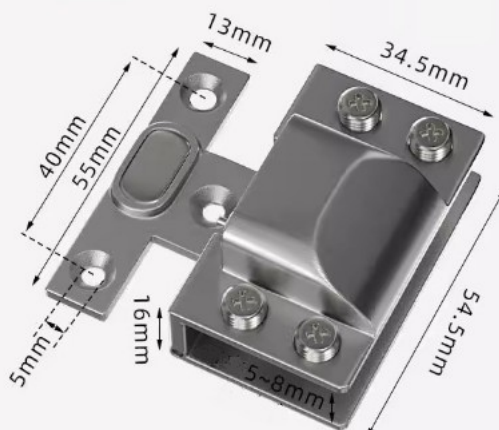

PRODUCT SHEET

Description:

Glass Door Hinge "Beverly", Centre, Inset, SS304 - Black, No F/5-8,76mm Glass. Max Load Capacity: 15 KG, Max Door, Size 450x1500mm by use of 3 Hinge, W/Soft Close & Magnet, Catch Function

Item number:

15.06.476-0

Units	Box	Carton	HS Code	Barcode
Pcs.			8302100090	
				5704866529914

SISO A/S

Mileparken 11
DK-2740 Skovlunde
Denmark
VAT: DK24786013

Phone +45 45 830 900

www.siso.dk
siso@siso.dk

Danske Bank
Nytorv Branch
Copenhagen
SWIFT: DABADKKK

Account no.
4180 3112 112936
IBAN Account
DK7230003112112936