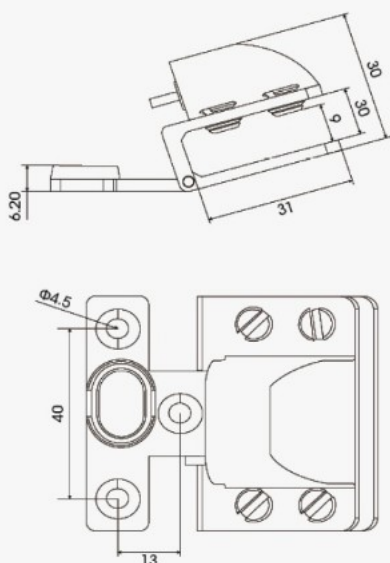

PRODUCT SHEET

Description:

Glass Door Hinge "Beverly", Centre, Inset, SS304 - Black, No F/5-8,76mm Glass. Max Load Capacity: 15 KG, Max Door, Size 450x1500mm by use of 3 Hinge, W/Soft Close & Magnet, Catch Function

Item number:

15.06.476-0

Units	Box	Carton	HS Code	Barcode
Pcs.			8302100090	
				5704866529914

SISO A/S

Mileparken 11
DK-2740 Skovlunde
Denmark
VAT: DK24786013

Phone +45 45 830 900

www.siso.dk
siso@siso.dk

Danske Bank
Nytorv Branch
Copenhagen
SWIFT: DABADKKK

Account no.
4180 3112 112936
IBAN Account
DK7230003112112936